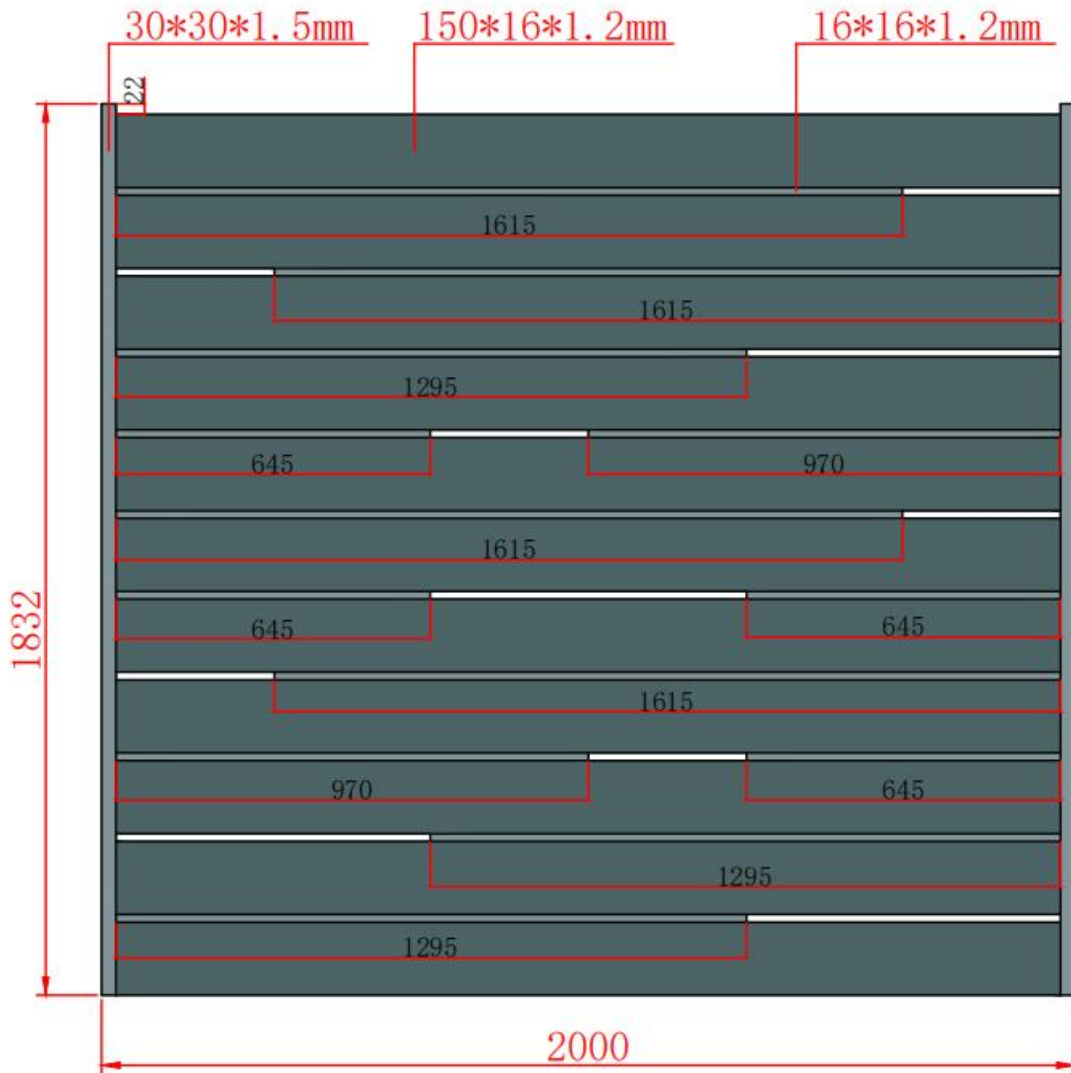

VIRTUOSO

MODERN HOME SYSTEMS

Aluminum fence

Gard din aluminiu

1.5m-1.8m

Fence length: 200cm-250cm

Fence height: 150cm-180cm

Minimum space between posts: 200cm-250cm

Minimum post height: 153.2cm-183.2cm

I.DIMENSIONS

POSITIONING OF THE REINFORCED BLADE:

II. Necessary tools

III.Assembly guide

1.PART LIST

		[1]X2
		[2]
		[3]
		[4]
		[5]X2

				
[6] (LX2,RX2)	[7]X2	[8]	[9] M6X50	[10]X8 M4X16