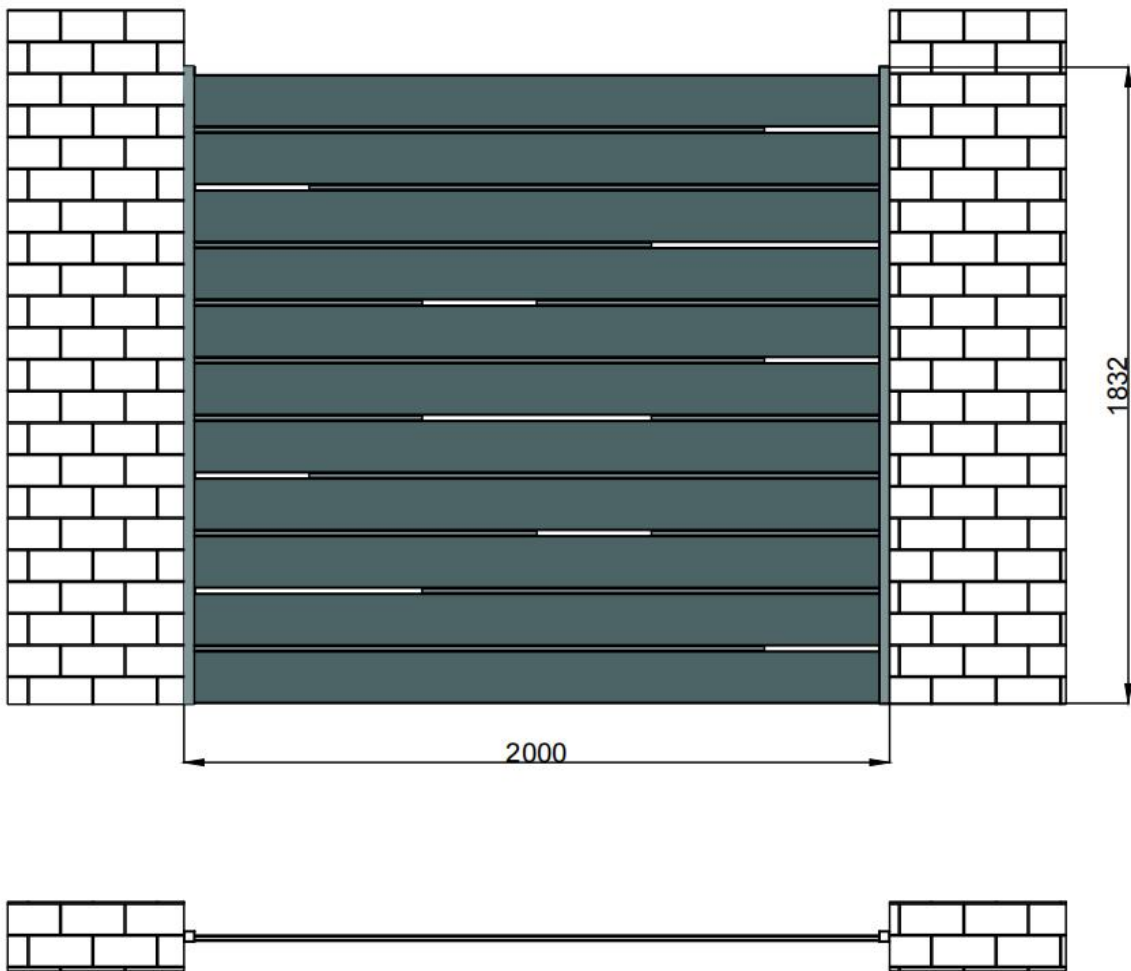

VIRTUOSO

MODERN HOME SYSTEMS

Aluminum fence

Gard din aluminiu

1.5m-1.8m

Fence length: 200cm-250cm

Fence height: 150cm-180cm

Minimum space between posts: 200cm-250cm

Minimum post height: 153.2cm-183.2cm

I.DIMENSIONS

POSITIONING OF THE REINFORCED BLADE:

II. Necessary tools

III.Assembly guide

1.PART LIST

		[1]X2
		[2]
		[3]
		[4]
		[5]X2

				
[6] (LX2,RX2)	[7]X2	[8]	[9] M6X50	[10]X8 M4X16